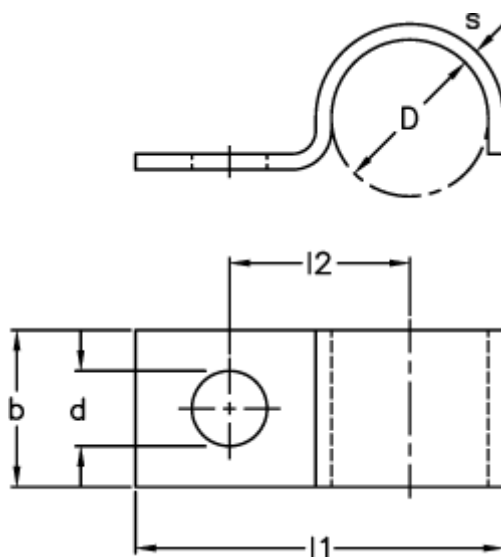

Article number: 025207000027

Description: Norma retaining clip type 520
BSN 27x20x2 W1

Measures

$b = 20$

$D = 27$

$d = 7$

$l1 = 37.5$

$l2 = 27.5$

$s = 2$